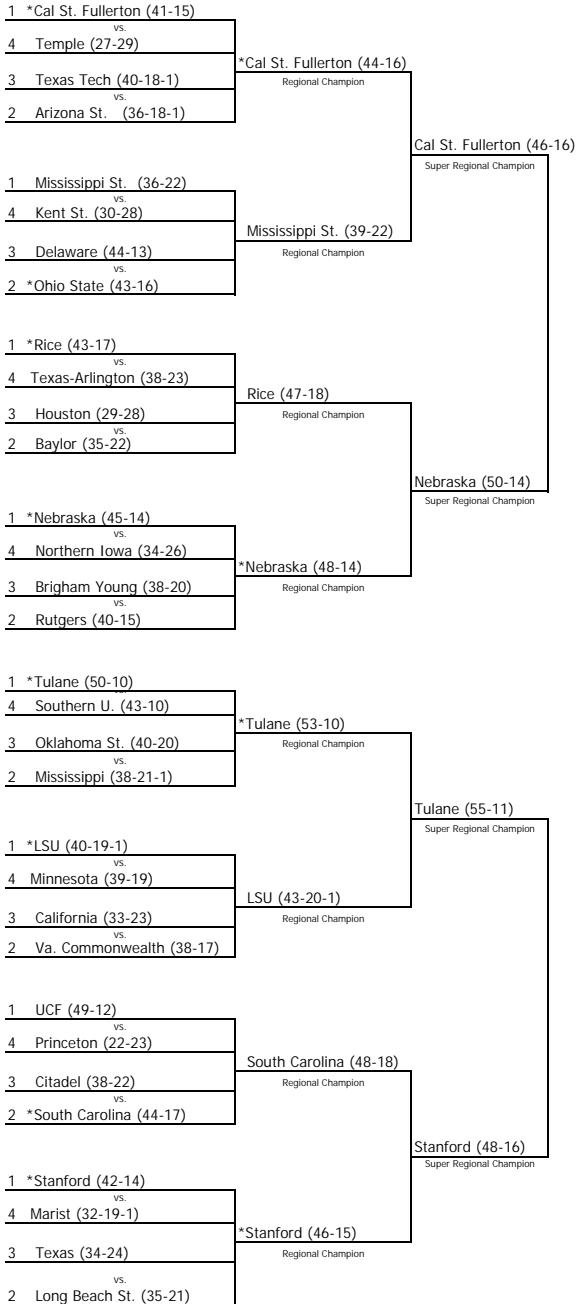

2001 DIVISION I BASEBALL CHAMPIONSHIP BRACKET

Regionals
May 25-27
Double Elimination
First-Round Pairings

Super Regionals
June 1-3
Best of Three

College World Series
June 8-16
Double Elimination
First-Round Pairings

College World Series
June 8-16
Double Elimination
First-Round Pairings

Super Regionals
June 1-3
Best of Three

Regionals
May 25-27
Double Elimination
First-Round Pairings

National Top Eight Seeds

1. Cal St. Fullerton (41-15)
2. Miami (Fla.) (44-12)
3. Southern California (39-17)
4. Stanford (42-14)
5. Tulane (50-10)
6. Georgia (41-18)
7. East Caro. (44-11)
8. Nebraska (45-14)

* Regional host