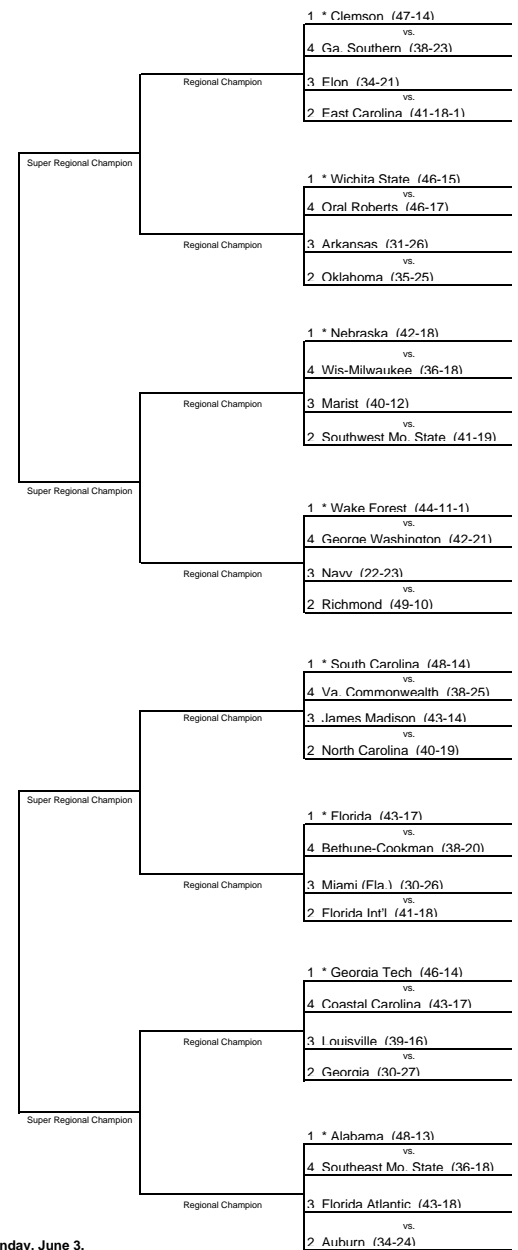

# 2002 National Collegiate Division I Baseball Championship

**Super Regionals**  
June 7-9  
\*Campus or Neutral Sites  
Best of Three

**College World Series**  
June 14-22  
Omaha, Nebraska  
Double Elimination  
First-Round Pairings

### National Top Eight Seeds

1. Florida St. (56-12)
2. Clemson (47-14)
3. Alabama (48-13)
4. Rice (47-11)
5. Texas (48-14)
6. South Carolina (48-14)
7. Wake Forest (44-11-1)
8. Stanford (40-16)

**College World Series**  
June 14-22  
Omaha, Nebraska  
Double Elimination  
First-Round Pairings

**Super Regionals**  
June 7-9  
\*Campus or Neutral Sites  
Best of Three

**Regionals**  
May 31-June 2  
\*Campus or Neutral Sites  
Double Elimination  
First-Round Pairings

\*Regional host teams announced Monday, May 27. Super regional host teams announced Monday, June 3.