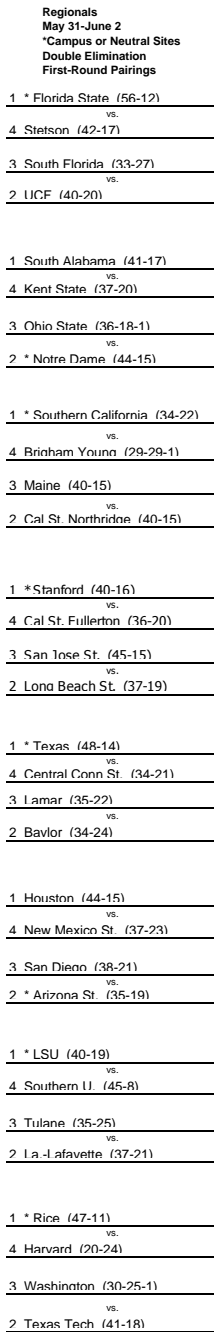

# 2002 National Collegiate Division I Baseball Championship

**Super Regionals**  
June 7-9  
\*Campus or Neutral Sites  
Best of Three

**College World Series**  
June 14-22  
Omaha, Nebraska  
Double Elimination  
First-Round Pairings

### National Top Eight Seeds

1. Florida St. (56-12)
2. Clemson (47-14)
3. Alabama (48-13)
4. Rice (47-11)
5. Texas (48-14)
6. South Carolina (48-14)
7. Wake Forest (44-11-1)
8. Stanford (40-16)

**College World Series**  
June 14-22  
Omaha, Nebraska  
Double Elimination  
First-Round Pairings